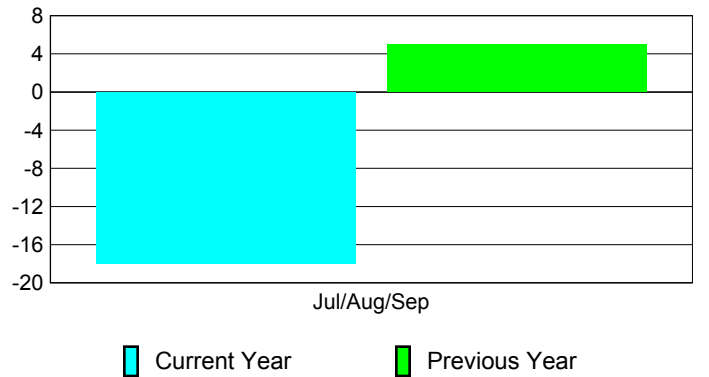

Comparison of Membership Gain/Loss

Current Year Compared to the Previous Year