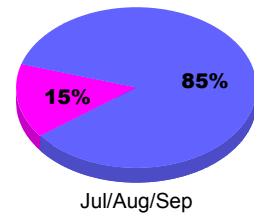

Membership Results
2010-2011

Membership
2009-2010

Month	Net Memb Goal	Actual New Memb	Actual Dropped Memb	Gain/Loss of Memb	Gain/Loss of Memb
Jul/Aug/Sep	0	23	-41	-18	5
Totals	0	23	-41	-18	5

Membership Results 2010-2011

Goal, New, Dropped, Gain/Loss

Comparison of Membership Gain/Loss

Current Year Compared to the Previous Year

Gender Comparison 2010-2011

■ Male ■ Female