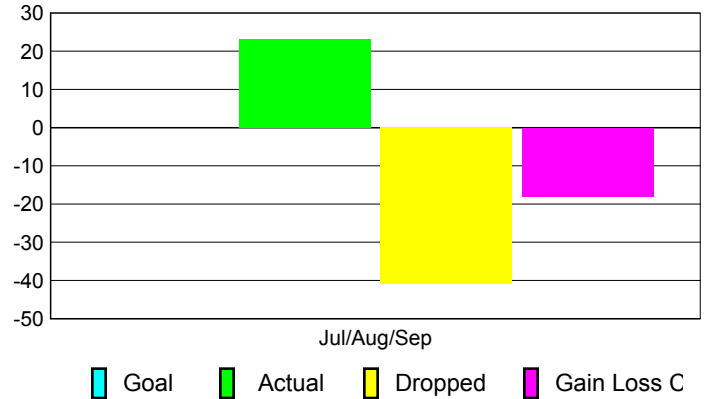

Membership Results 2010-2011

Goal, New, Dropped, Gain/Loss